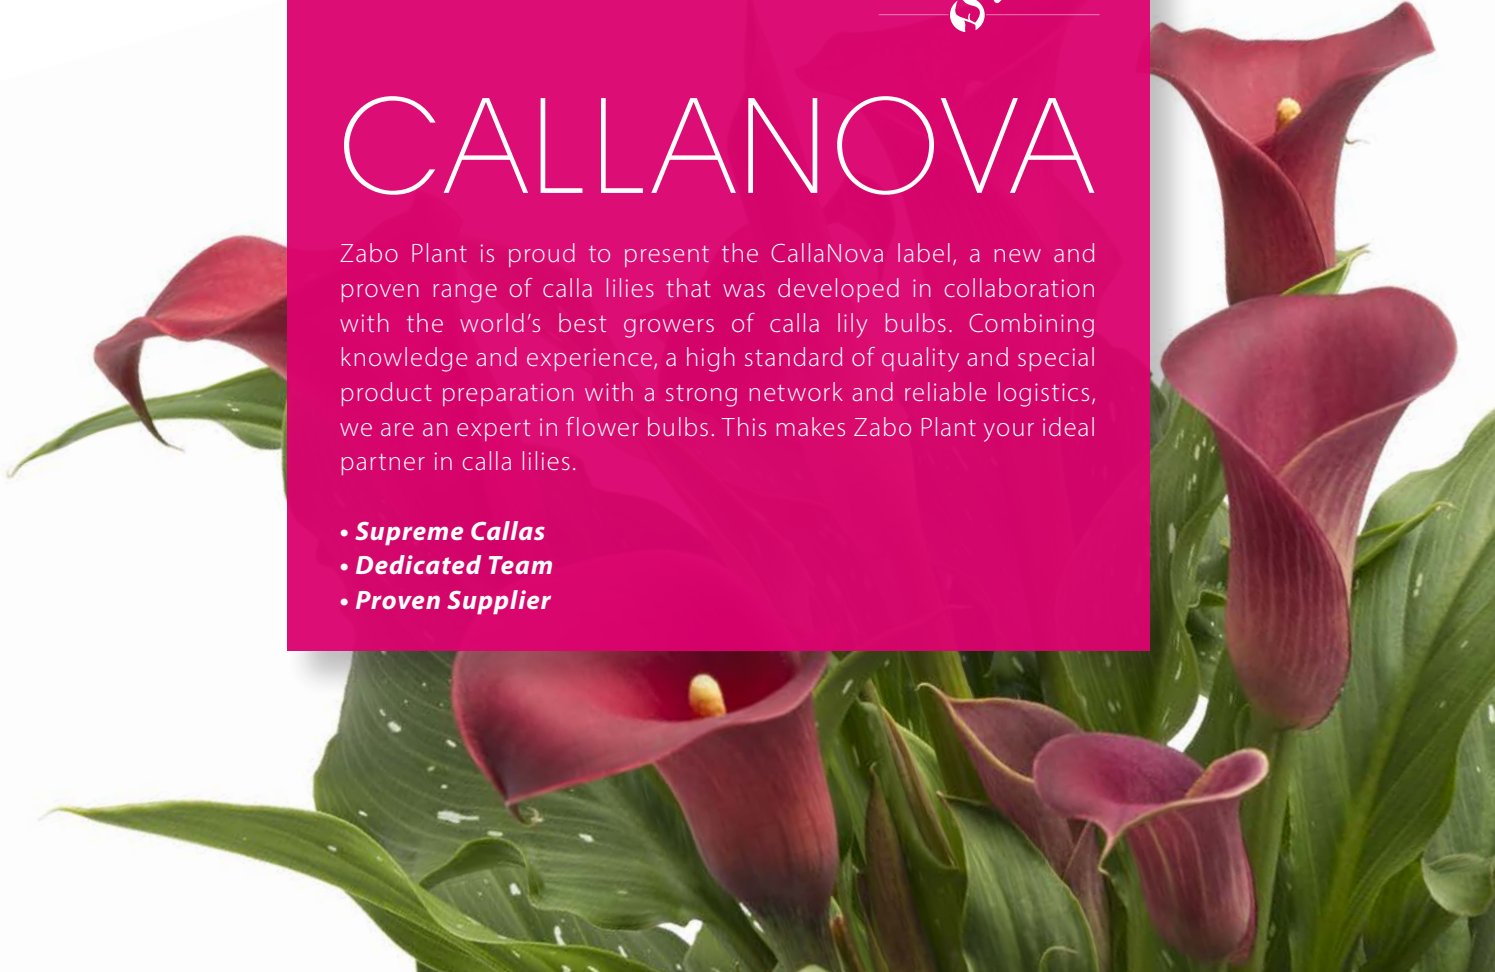

CALLANOVA

Zabo Plant is proud to present the CallaNova label, a new and proven range of calla lilies that was developed in collaboration with the world's best growers of calla lily bulbs. Combining knowledge and experience, a high standard of quality and special product preparation with a strong network and reliable logistics, we are an expert in flower bulbs. This makes Zabo Plant your ideal partner in calla lilies.

- ***Supreme Callas***
- ***Dedicated Team***
- ***Proven Supplier***